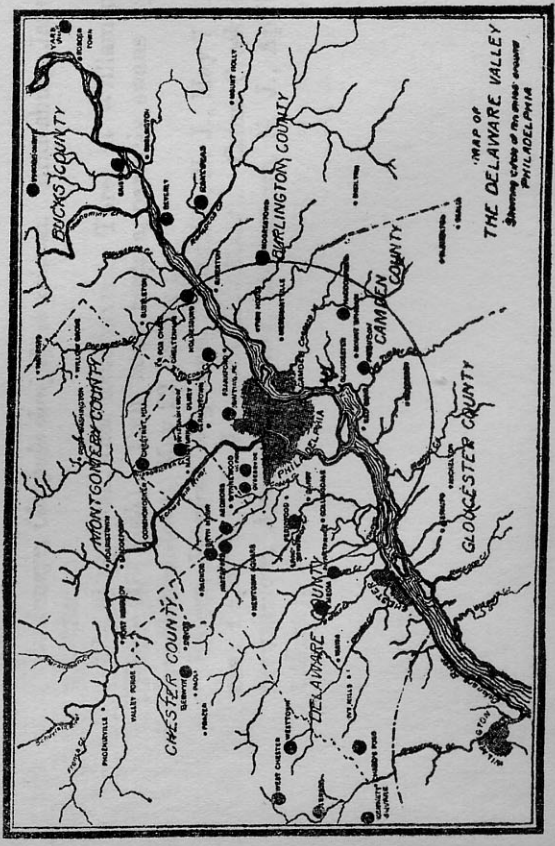

Midway between Trenton and Bordentown.

TABLE II.

EARLIEST DATES OF ARRIVAL OF THIRTY-TWO SPECIES AT TWENTY-THREE STATIONS OUTSIDE THE PHILADELPHIA CIRCLE.  
 SPRING MIGRATION, 1905.

*List of Other Species Reported by Observers during 1905 and Additional Notes. Winter Notes relate to Winter of 1904-5. Localities are in Pennsylvania Unless Otherwise Indicated.*