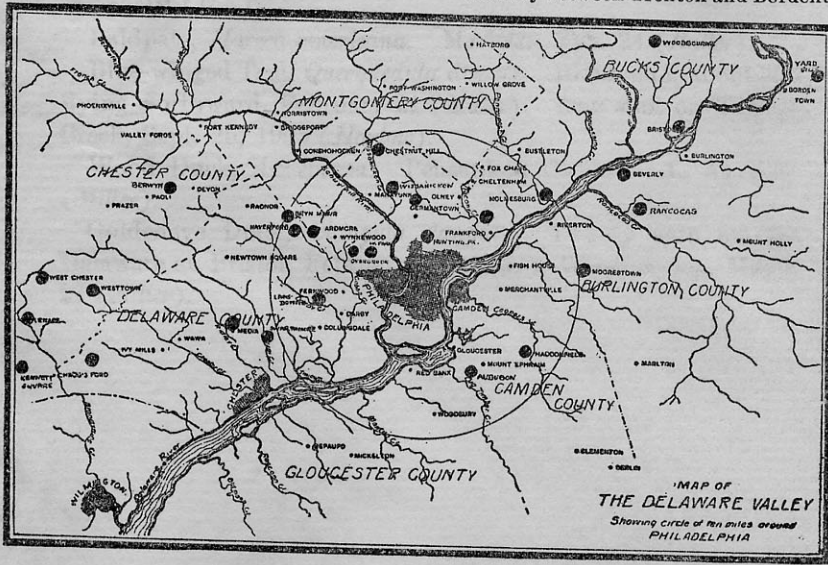

¹ Midway between Trenton and Bordentown.

TABLE II.
SPRING MIGRATION, 1906.
EARLIEST DATES OF ARRIVAL OF THIRTY-TWO SPECIES AT FIFTEEN STATIONS OUTSIDE THE PHILADELPHIA CIRCLE.

*List of Other Species Reported by Observers During 1906, and
Additional Notes. Winter Notes Relate to Winter of
1905-6. Localities are in Pennsylvania
Unless Otherwise Indicated.*

Pied-billed Grebe, *Podilymbus podiceps*. Two seen at Beverly, N. J., April 9 to 16 (*Street*). A pair off Petty's Island April 16 (*Miller*).

Herring Gull, *Larus argentatus*. Wintered on the coast and on the Delaware. Last seen at Bridesburg, April 30 (*Miller*), Bristol, March 4 (*Keim*).