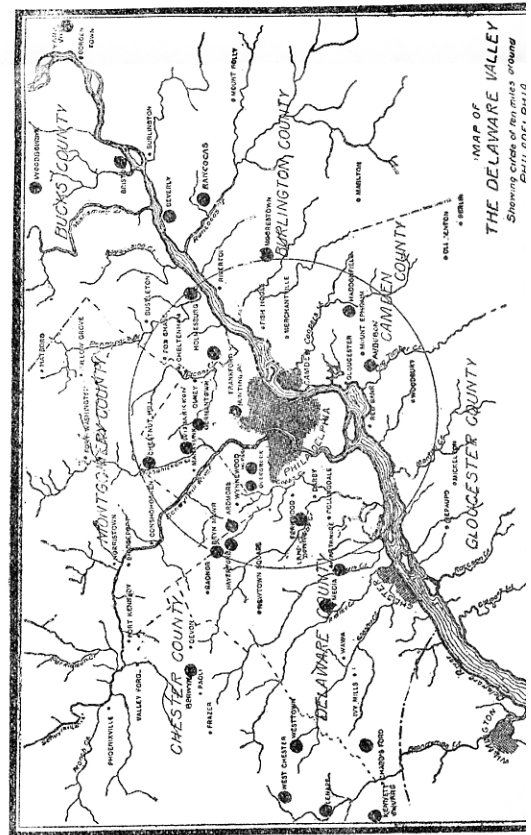

TABLE II.
SPRING MIGRATION, 1914.
EARLIEST DATES OF ARRIVAL OF
THIRTY-TWO SPECIES AT TWENTY-
THREE STATIONS OUTSIDE THE
PHILADELPHIA CIRCLE.