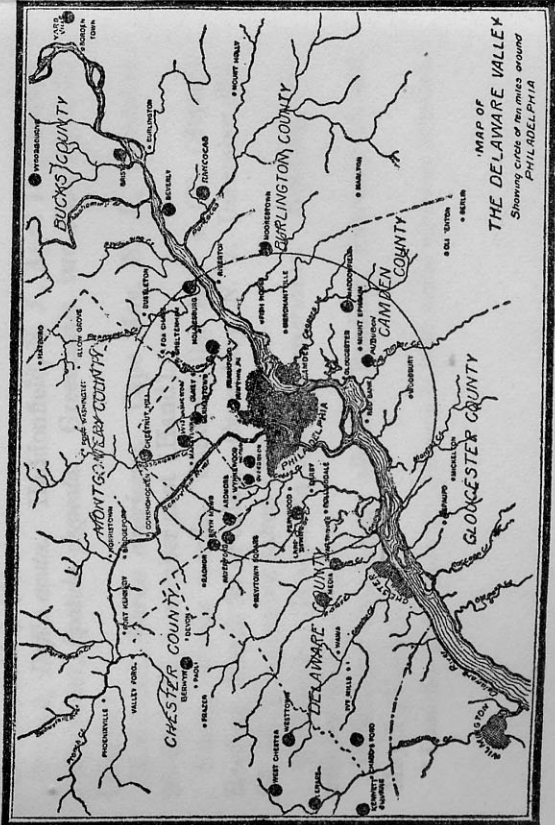

TABLE II.  
SPRING MIGRATION, 1921.  
EARLIEST DATES OF ARRIVAL OF  
THIRTY-TWO SPECIES AT NINETEEN  
STATIONS OUTSIDE THE PHILADEL-  
PHIA CIRCLE.

Loon, *Gavia immer*. Swarthmore, May 15 (Howard).\*

Horned Grebe, *Colymbus auritus*. Falls of Schuylkill, January 1 (Miller); Reading, November 2, 1919, April 23 (12), and May 1 (5) (Poole).