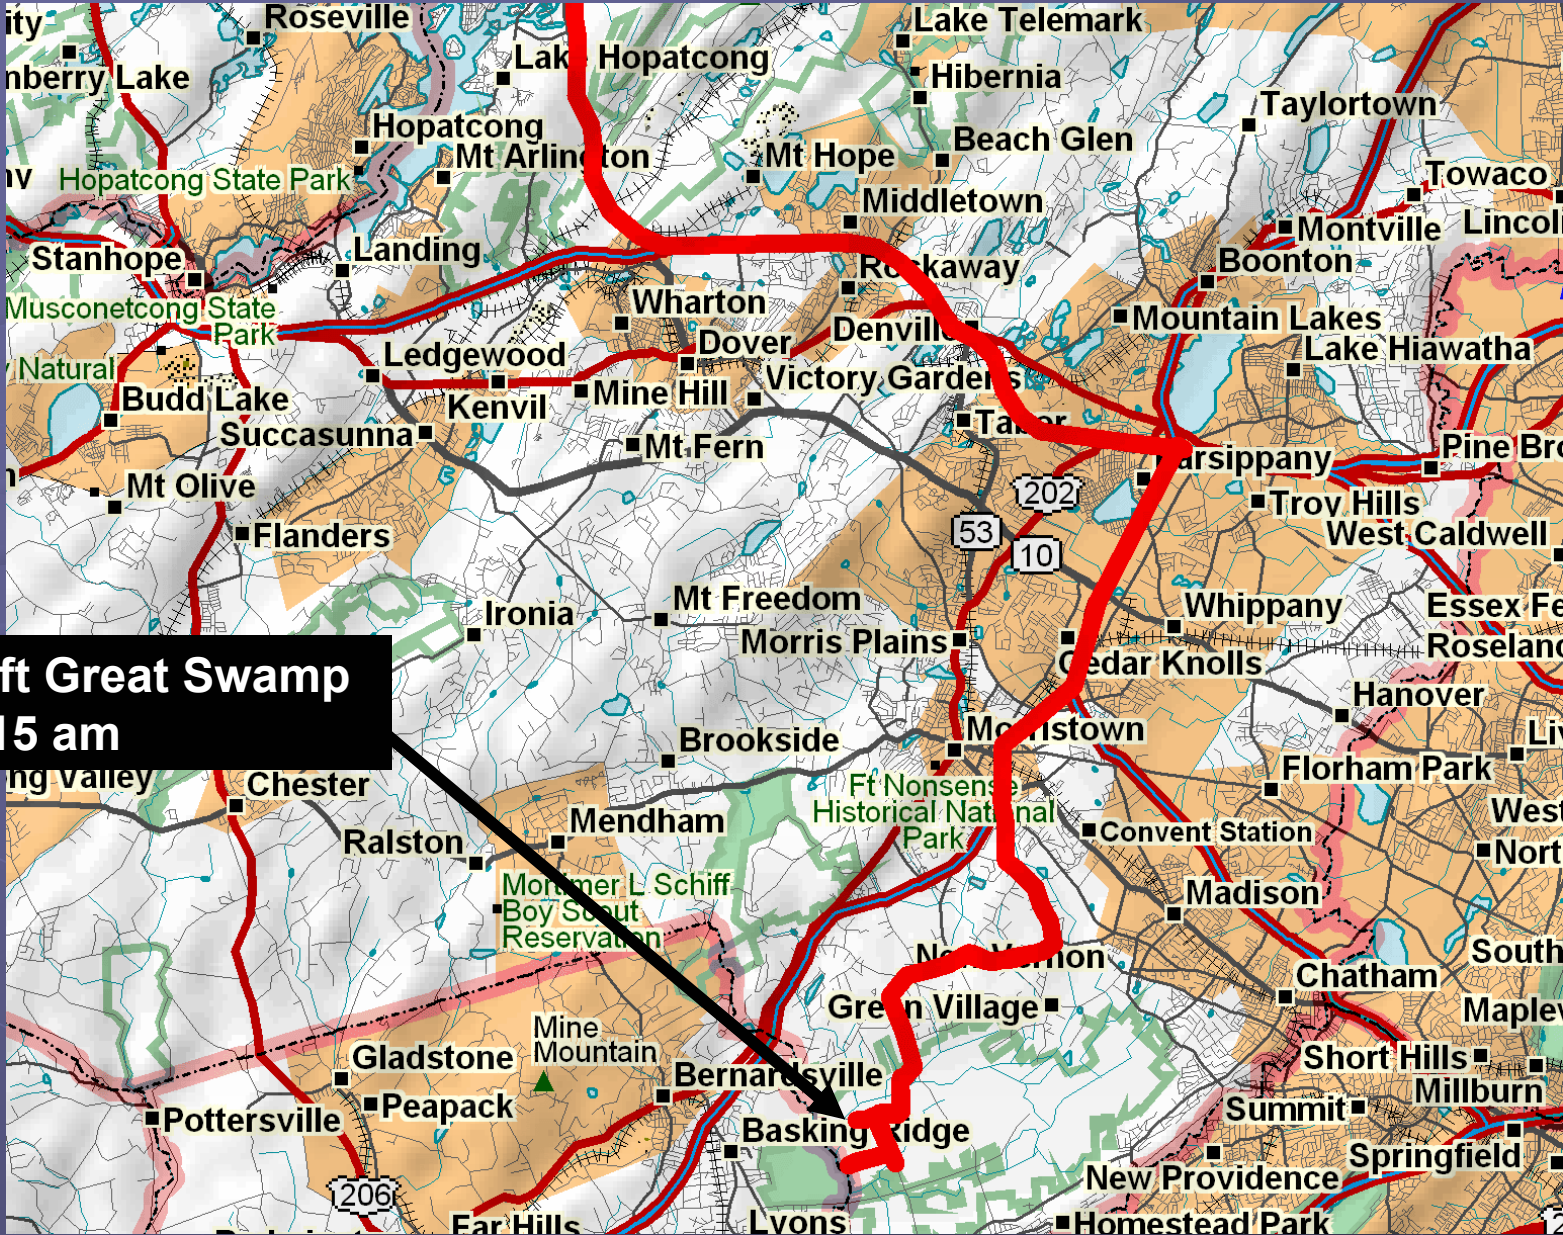

OFFICIAL TOTAL
(under the 95% rule)

White (top) Copy - World Series of Birding Yellow (bottom) Copy - Team Copy

Left Great Swamp
2:15 am

8:20 am

Left Grasslands
5:05 am

Cross Rt. 80
9:55 am
140 species

Kestrel