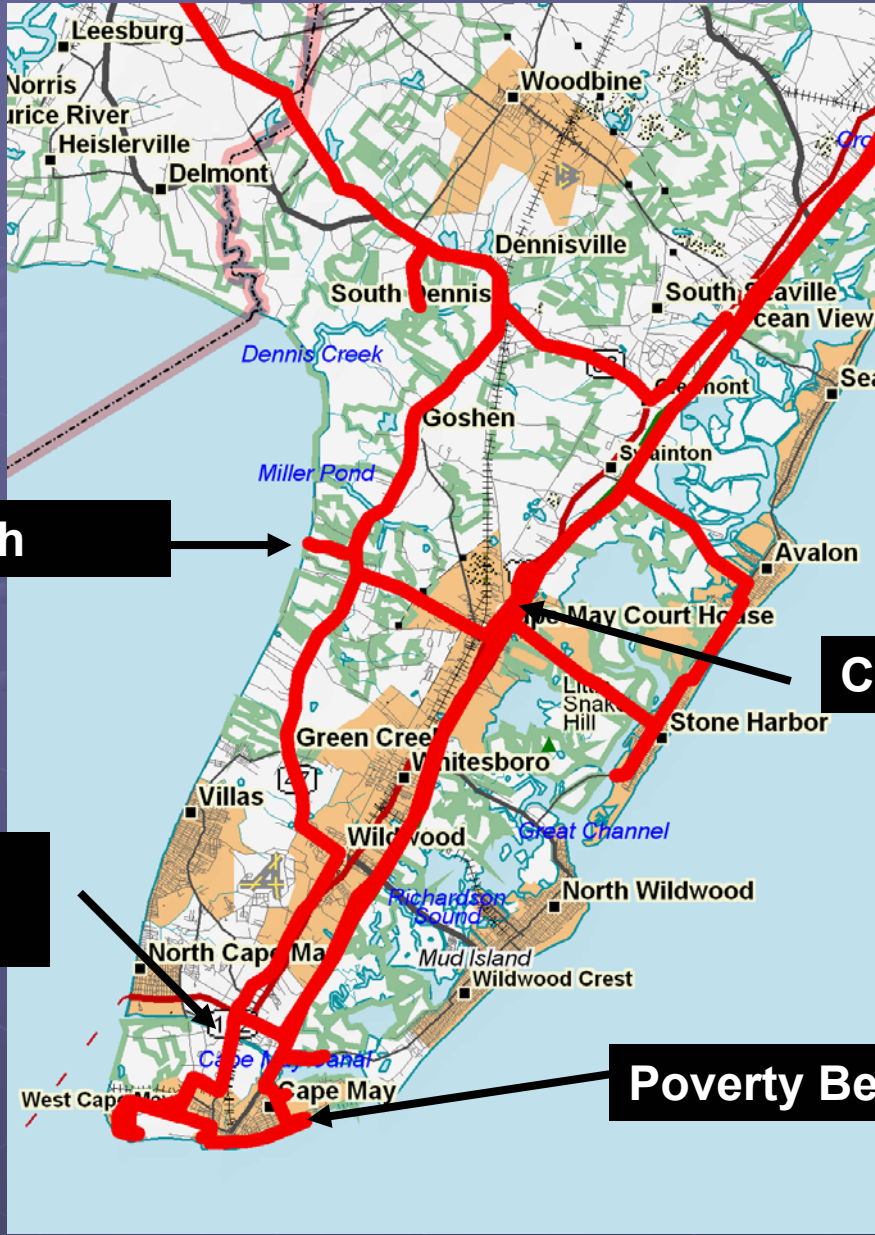

OFFICIAL TOTAL
(under the 95% rule)

White (top) Copy - World Series of Birding Yellow (bottom) Copy - Team Copy

Left Great Swamp
2:15 am

8:20 am

Left Grasslands
5:05 am

Cross Rt. 80
9:55 am
140 species

Kestrel

**Red-headed
Woodpecker**

Bufflehead

Birch Creek Marsh

Featherbed Lane

Mannington Marsh

**Wilson's
Phalarope**

Cooks Beach

Cattle Egrets

**Crossed Canal
3:55 pm**

Poverty Beach

Brigantine

Jake's Landing Road
Arrived about 9:30 pm

Finish Line
11:40 pm

Before

World Series of Birding CHECK LIST - 2004

Check List - 2004