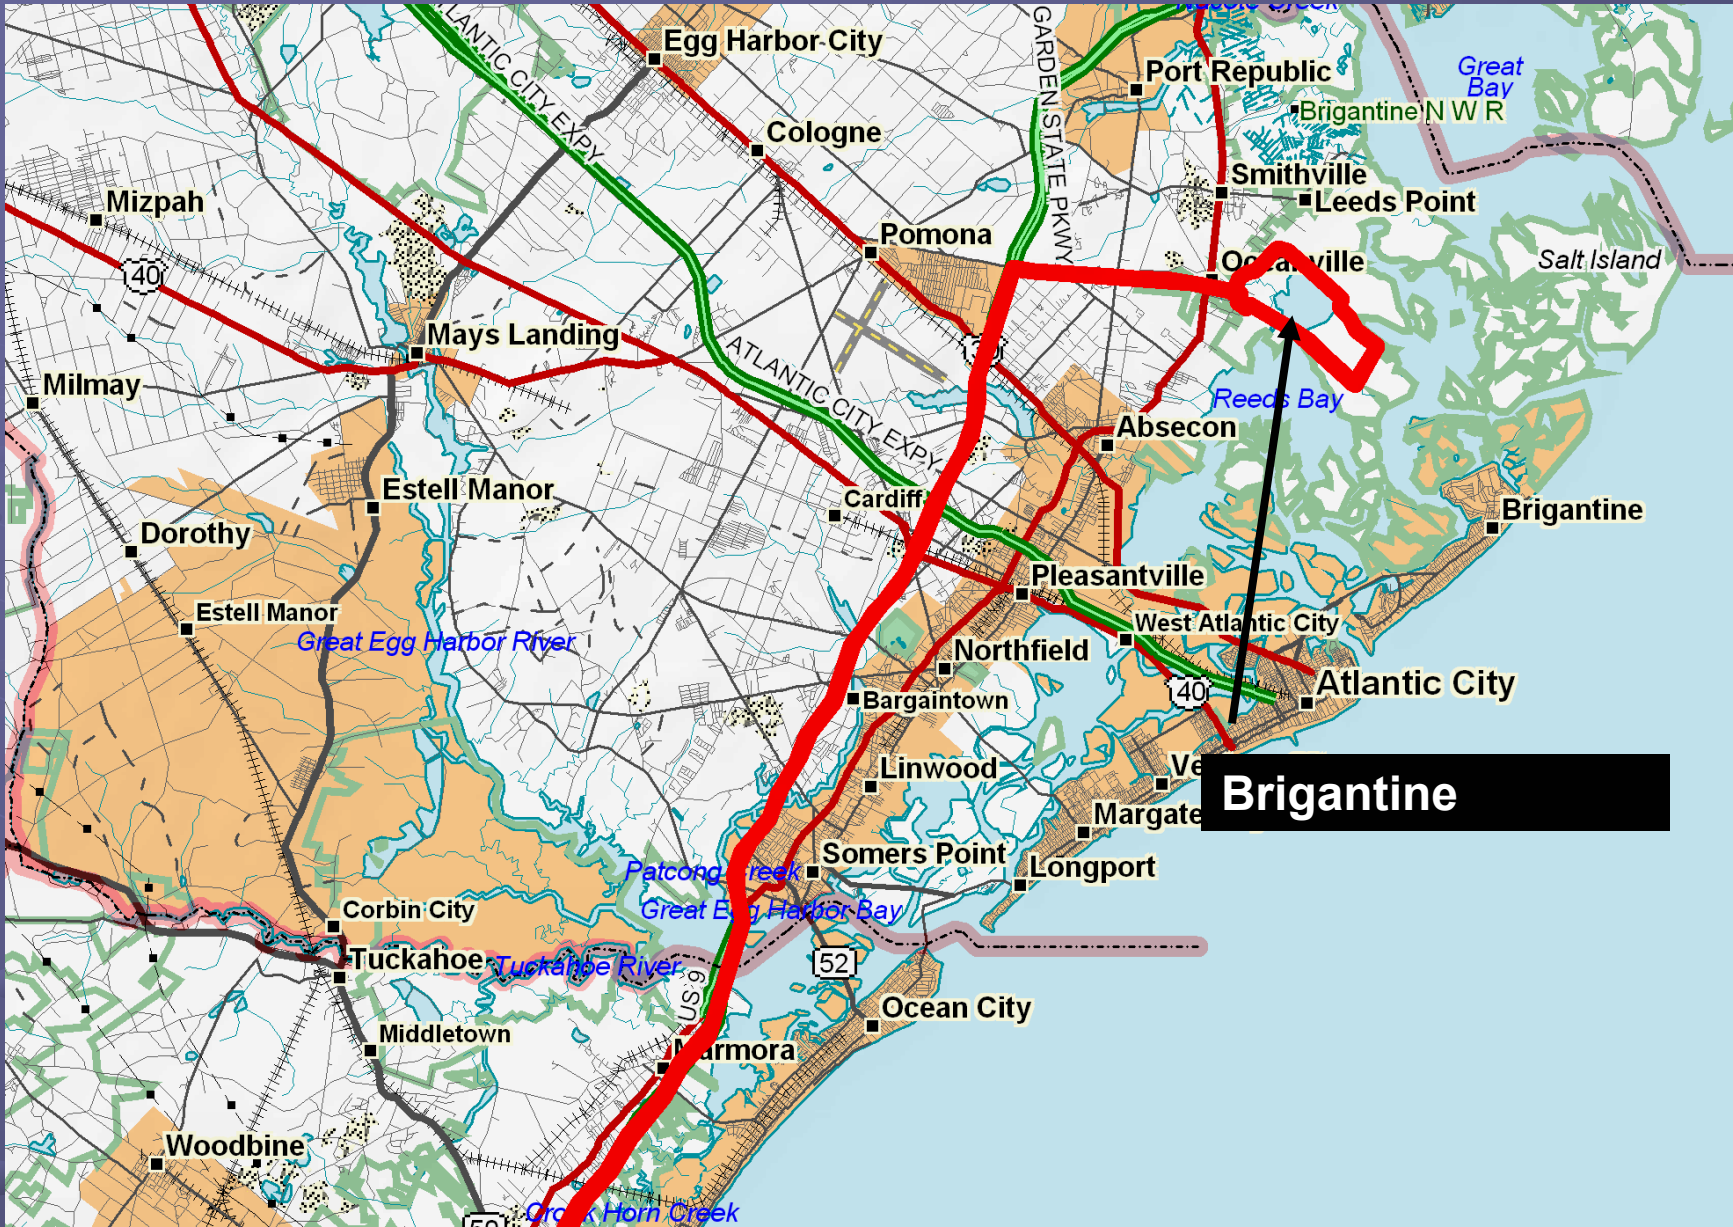

**Red-headed
Woodpecker**

Bufflehead

Birch Creek Marsh

Featherbed Lane

Mannington Marsh

**Wilson's
Phalarope**

Cooks Beach

Cattle Egrets

**Crossed Canal
3:55 pm**

Poverty Beach

Brigantine

Jake's Landing Road
Arrived about 9:30 pm

Finish Line
11:40 pm

Before

World Series of Birding CHECK LIST - 2004

Check List - 2004