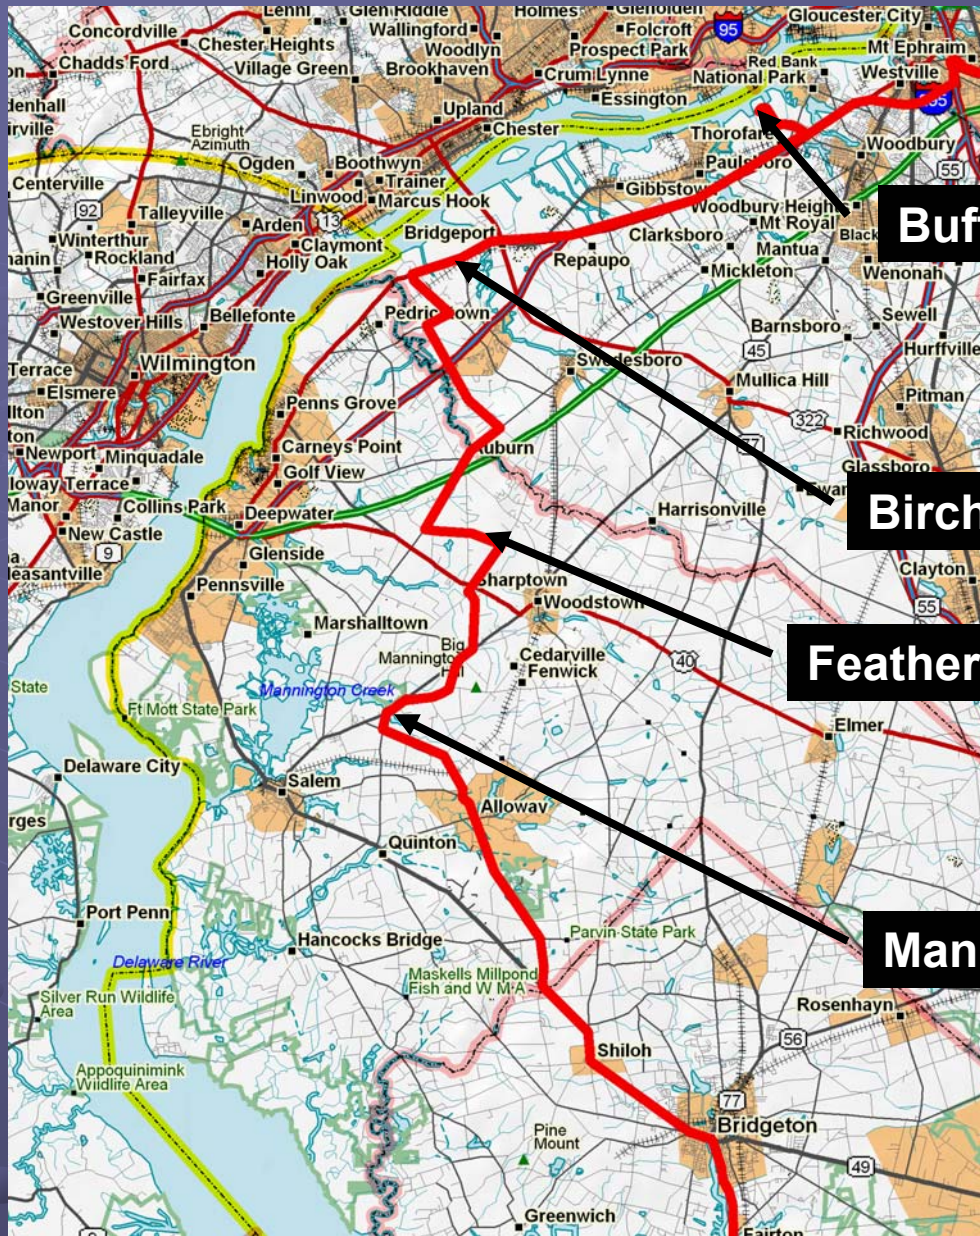

OFFICIAL TOTAL
(under the 95% rule)

White (top) Copy - World Series of Birding Yellow (bottom) Copy - Team Copy

Left Great Swamp
2:15 am

8:20 am

Left Grasslands
5:05 am

Cross Rt. 80
9:55 am
140 species

Kestrel

**Red-headed
Woodpecker**

Bufflehead

Birch Creek Marsh

Featherbed Lane

Mannington Marsh

**Wilson's
Phalarope**

Cooks Beach

Cattle Egrets