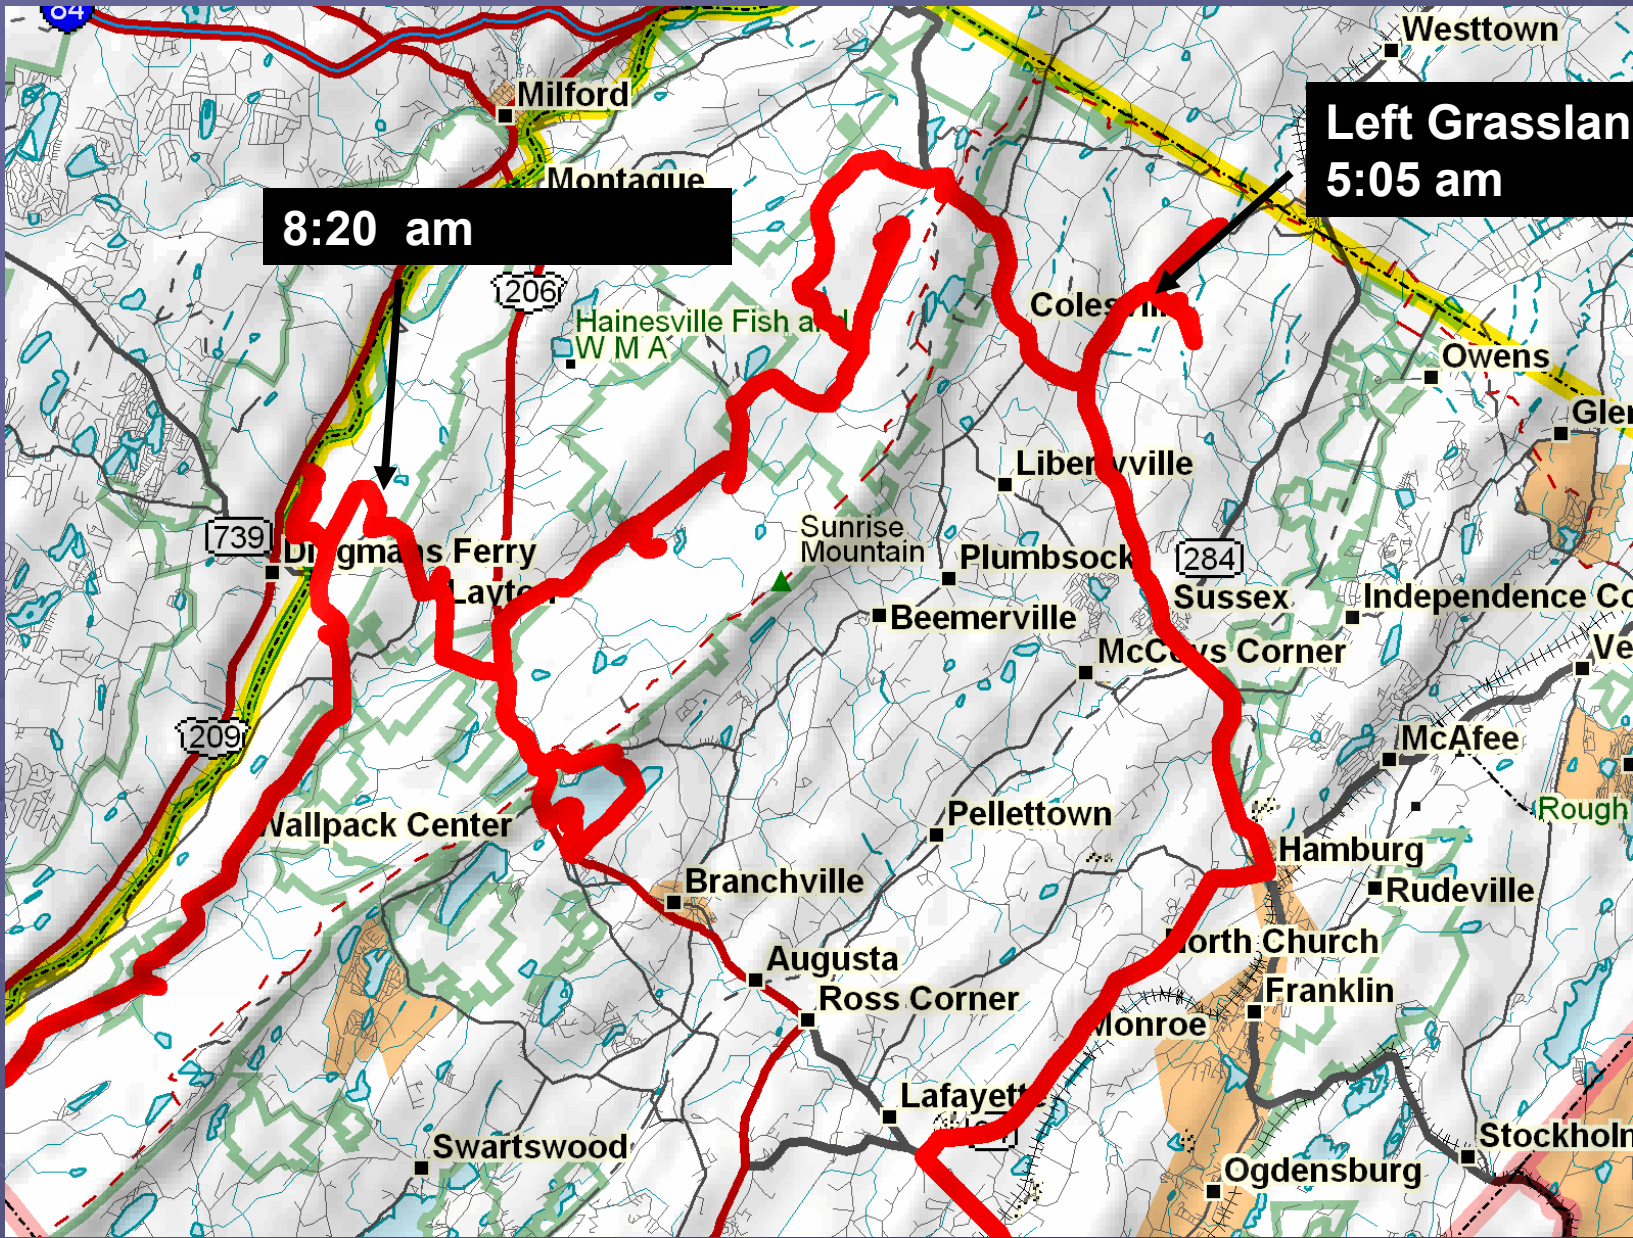

OFFICIAL TOTAL
(under the 95% rule)

White (top) Copy - World Series of Birding Yellow (bottom) Copy - Team Copy

Left Great Swamp
2:15 am

8:20 am

Left Grasslands
5:05 am

Cross Rt. 80
9:55 am
140 species

Kestrel