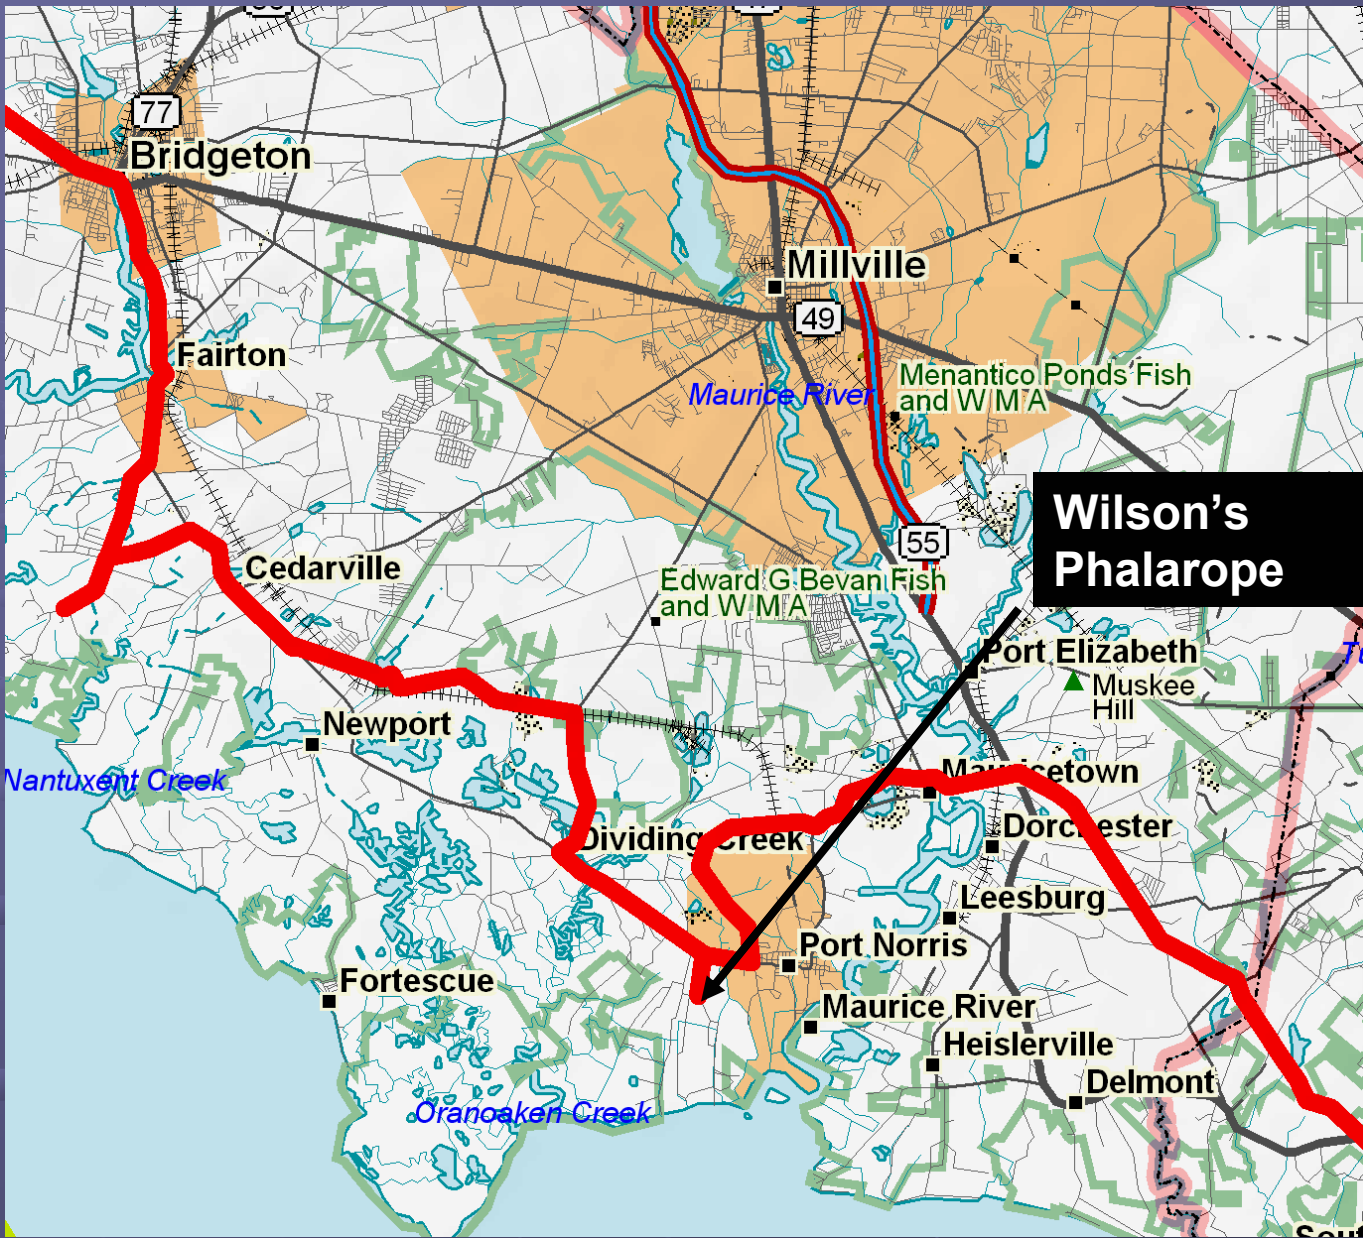

**Red-headed
Woodpecker**

Bufflehead

Birch Creek Marsh

Featherbed Lane

Mannington Marsh

**Wilson's
Phalarope**

Cooks Beach

Cattle Egrets

**Crossed Canal
3:55 pm**

Poverty Beach

Brigantine

Jake's Landing Road
Arrived about 9:30 pm

Finish Line
11:40 pm

Before

World Series of Birding CHECK LIST - 2004

Check List - 2004