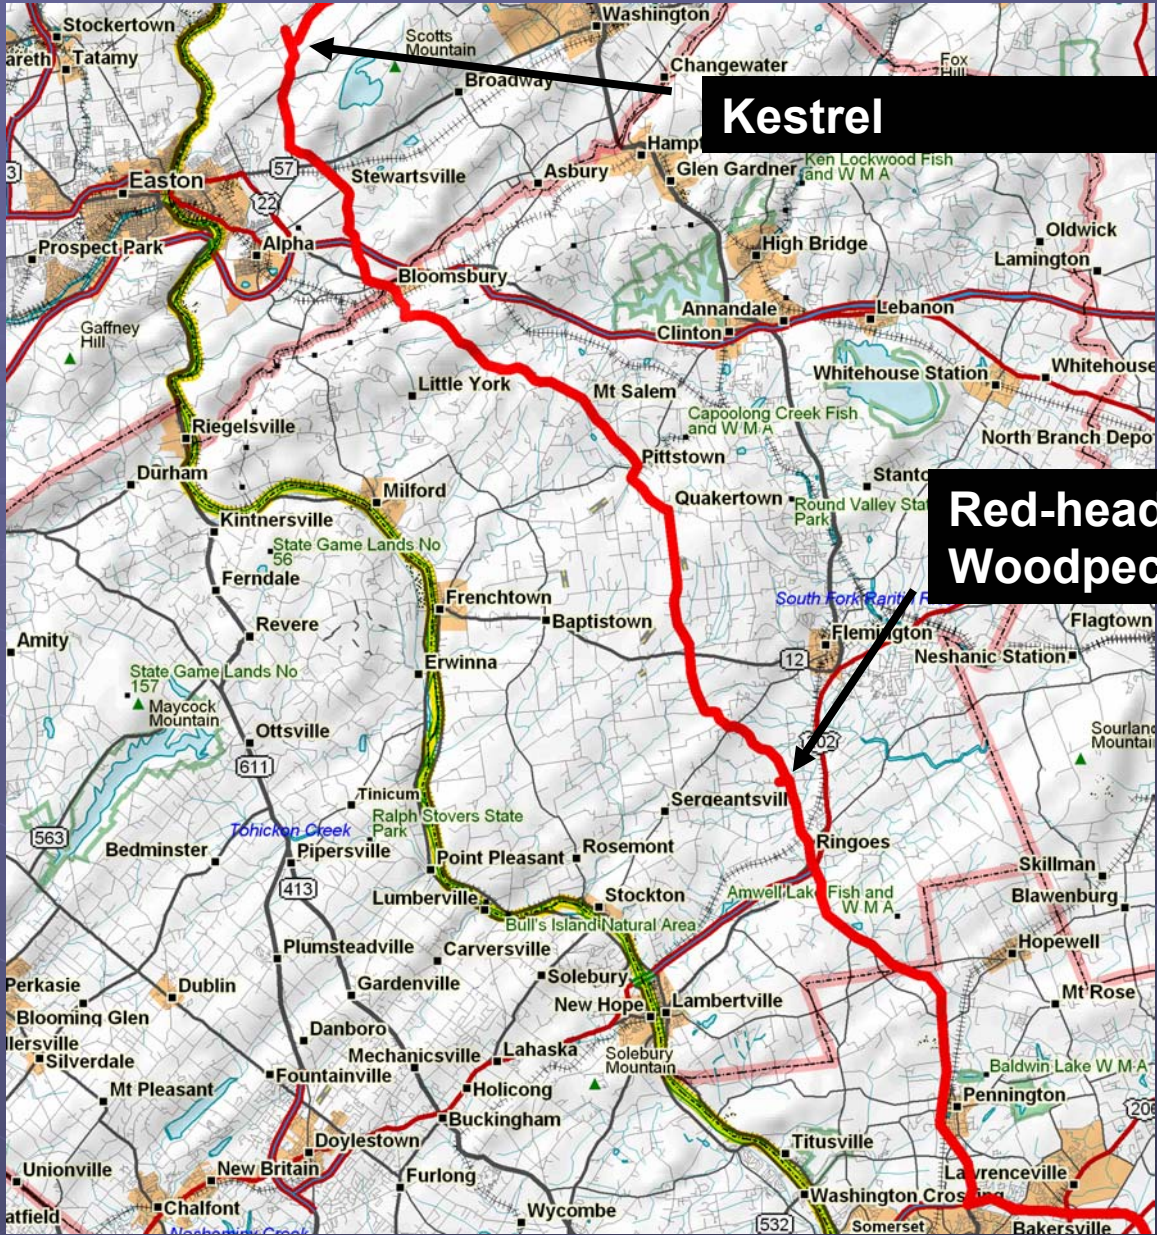

OFFICIAL TOTAL
(under the 95% rule)

White (top) Copy - World Series of Birding Yellow (bottom) Copy - Team Copy

Left Great Swamp
2:15 am

8:20 am

Left Grasslands
5:05 am

Cross Rt. 80
9:55 am
140 species

Kestrel