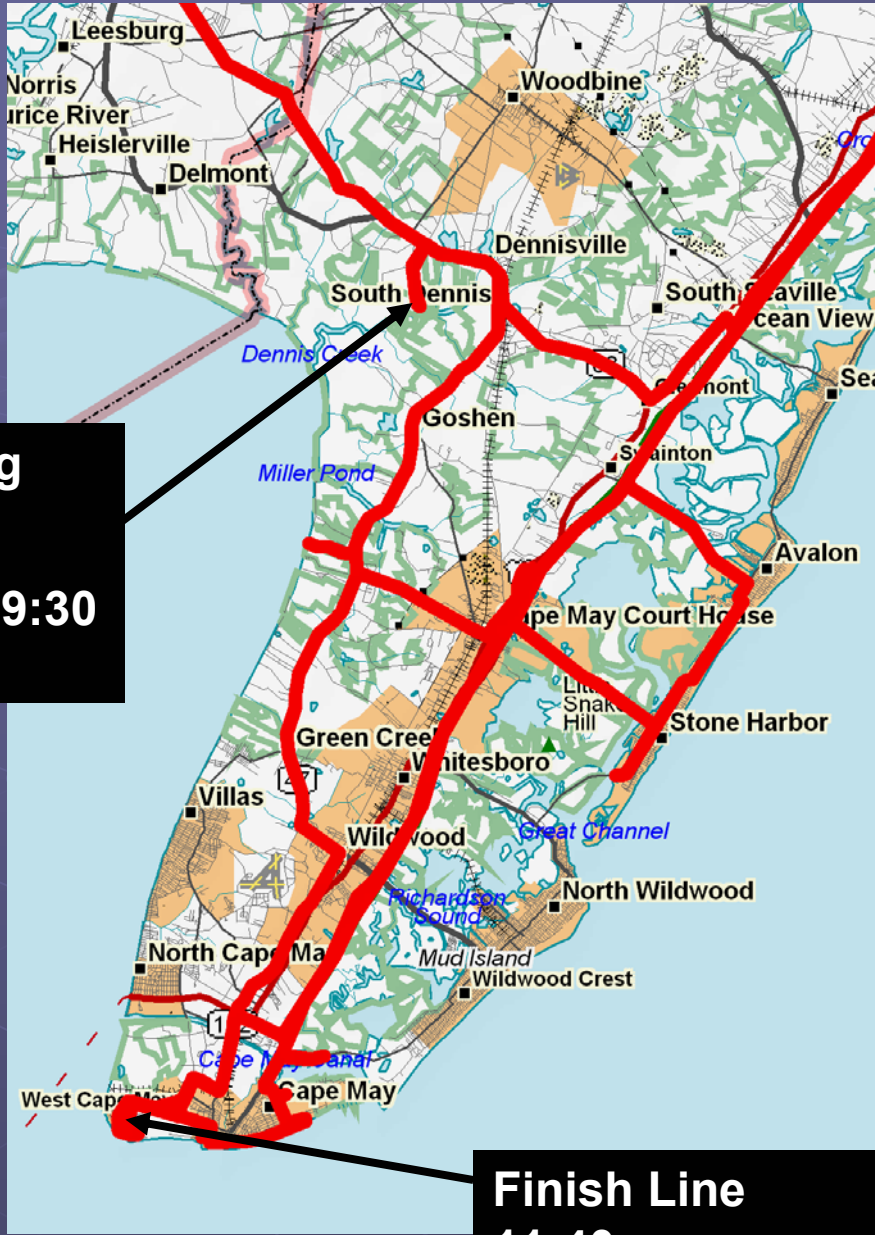

Jake's Landing Road
Arrived about 9:30 pm

Finish Line
11:40 pm